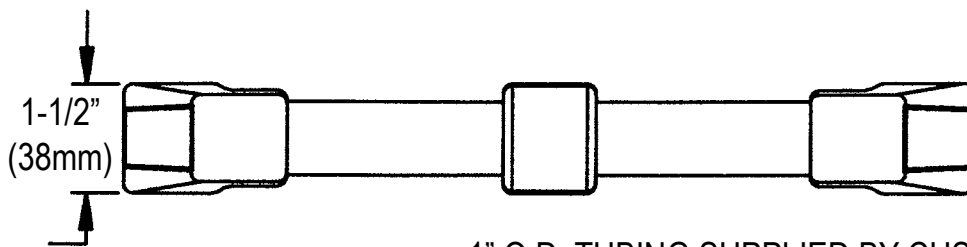

MODEL NO. P49-2200
CENTER SUPPORT

1" O.D. TUBING SUPPLIED BY CUSTOMER.
TUBING LENGTH IS (A) MINUS 1-9/16" (3.97mm)