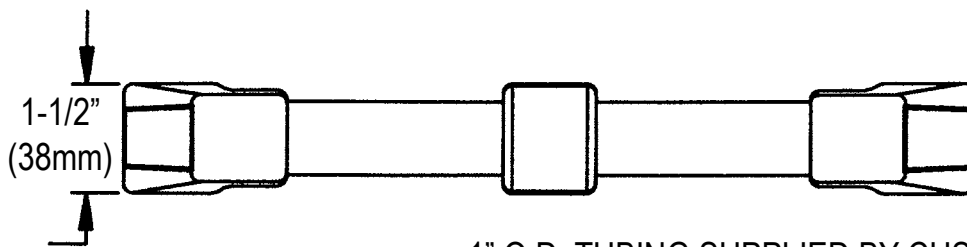

MODEL NO. P49-2100
WITH END BRACKET

1" O.D. TUBING SUPPLIED BY CUSTOMER.
TUBING LENGTH IS (A) MINUS 1-9/16" (3.97mm)