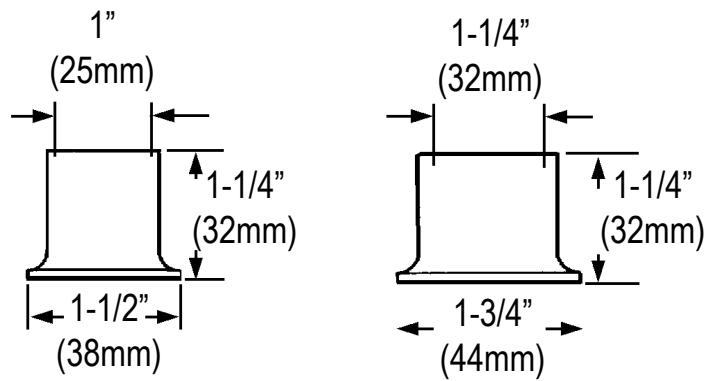

**MODEL NO. J52-0014**

FOR WELDED APPLICATION  
FOR 1" (25mm) O.D. TUBING