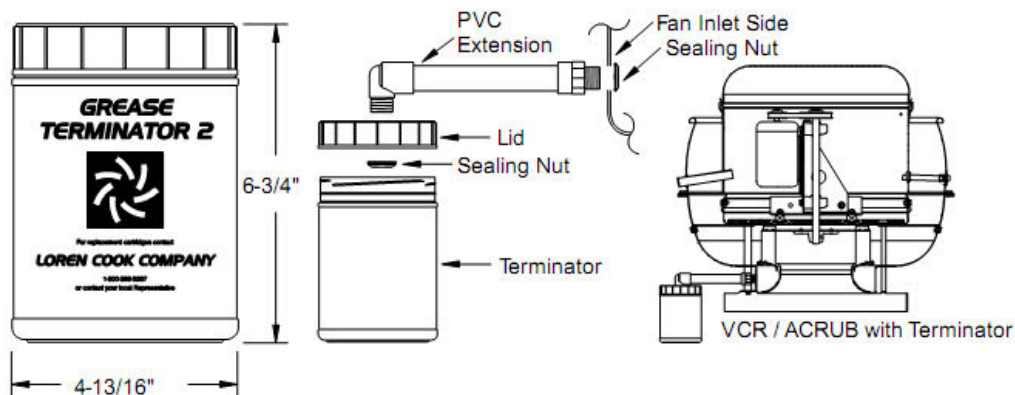

Grease Terminator

- “Terminates” grease problems generated in kitchen applications
- Multi-layer, dual-fiber, grease capture and containment system stops grease from draining onto roof
- Captures grease in purified fibers, separates grease particles from all moisture, and then repels moisture
- Prevents washout during periods of heavy rainfall
- Absorbs almost 8 times its own weight