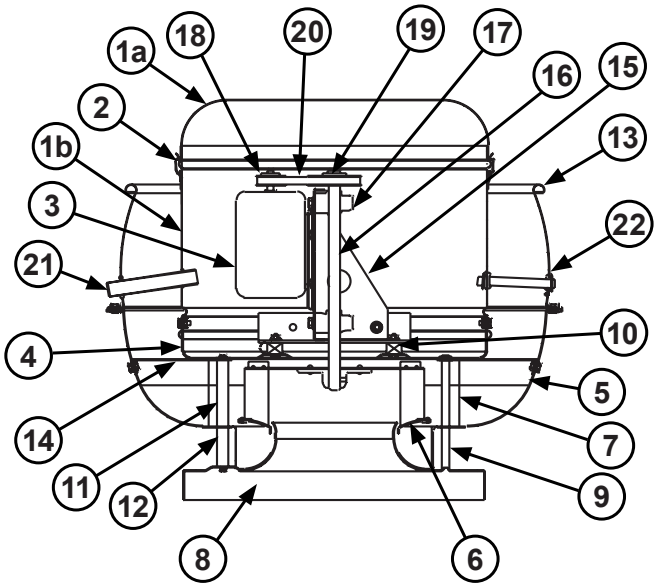

ACRU-B Parts Breakdown

Item #	ACRU-B Parts Description		
	100	120-245	270-490
1a	Top Cap Lid	Top Cap Lid	Top Cap Lid
1b	Top Cap Cylinder	Top Cap Cylinder	Top Cap Cylinder
2	Top Cap Clip (4)	Top Cap Clip (4)	Top Cap Clip (8)
3	Motor	Motor	Motor
4	Motor Plate	Motor Plate	Motor Plate
5	Baffle	Baffle	Baffle
6	Wheel Assembly	Wheel Assembly	Wheel Assembly
7	Bird Screen	Bird Screen	Bird Screen
8	Base	Base	Base
9	Conduit	Conduit	Conduit
10	Spacer (4)	Spacer (4)	Spacer (8)
11	Upper Post (4)	Upper Post (4)	Upper Post (8)
12	Lower Post (4)	Lower Post (4)	Lower Post (8)
13	Wind Band	Wind Band	Wind Band
14	-	Brace (4)	Brace (8)
15	Power Assembly	Power Assembly	Power Assembly
16	Shaft	Shaft	Shaft
17	Bearing (2)	Bearing (2)	Bearing (2)
18	Drive Sheave	Drive Sheave	Drive Sheave
19	Driven Sheave	Driven Sheave	Driven Sheave
20	Belt Set	Belt Set	Belt Set
21	Vent Tube	Vent Tube	Vent Tube
22	Grommet (2)	Grommet (2)	Grommet (2)