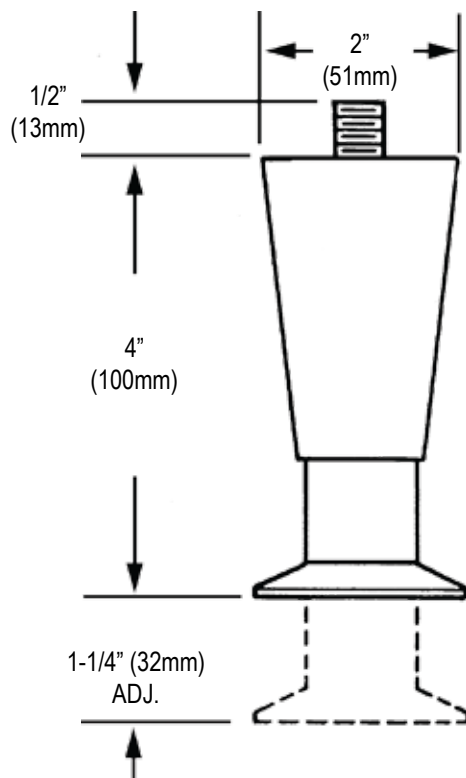

MODEL NO. A70-1020

3/8-16 PROTRUDING STUD

PROVIDED WITH 2"(51mm) DIA.
FLANGED FOOT