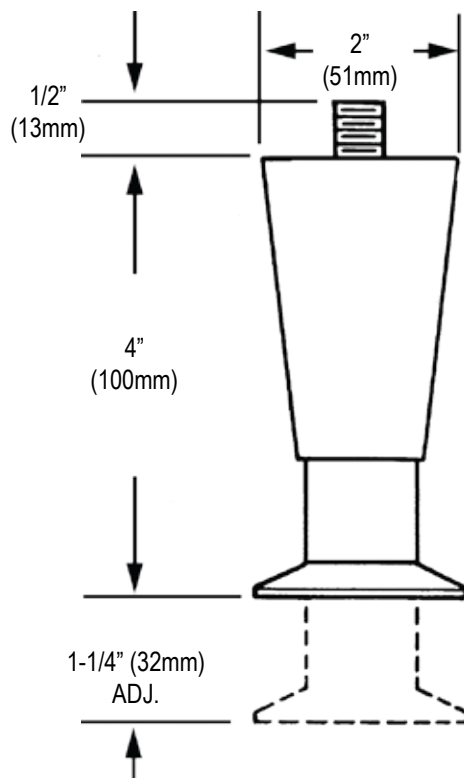

MODEL NO. A70-1010

1/2-13 FLUSH STUD

PROVIDED WITH 2"(51mm) DIA.
FLANGED FOOT