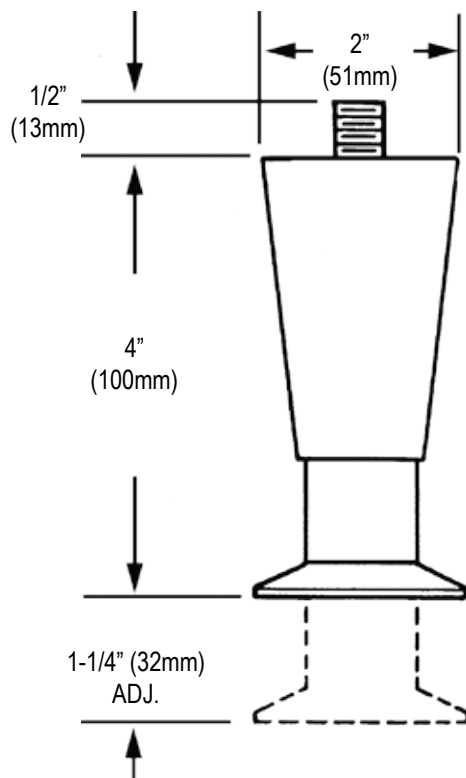

MODEL NO. A70-1010-M

M12 FLUSH STUD

PROVIDED WITH 2"(51mm) DIA.
FLANGED FOOT