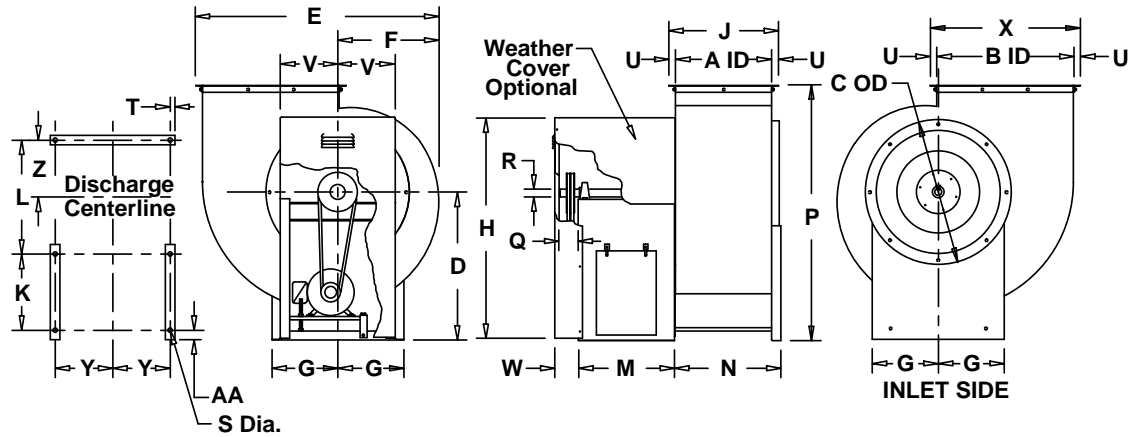

## CPS

180 CPS

Flat Blade Centrifugal Blower

Clockwise Up-Blast

Arrangement 10, Class I

Class I

Dimensions are in inches.

A	13-3/4	M	15-1/8	Y	9-5/8
B	19-11/16	N	15-9/16	Z	7-3/4
C	22-11/16	P	39-11/16	AA	1-1/2
D	22-1/16	Q	3		
E	34-3/16	R	1-3/16		
F	14-5/8	S	9/16		
G	10-3/8	T	3/4		
H	33-9/16	U	1-5/8		
J	16-15/16	V	9		
K	12	W	4		
L	16-7/16	X	22-7/8		