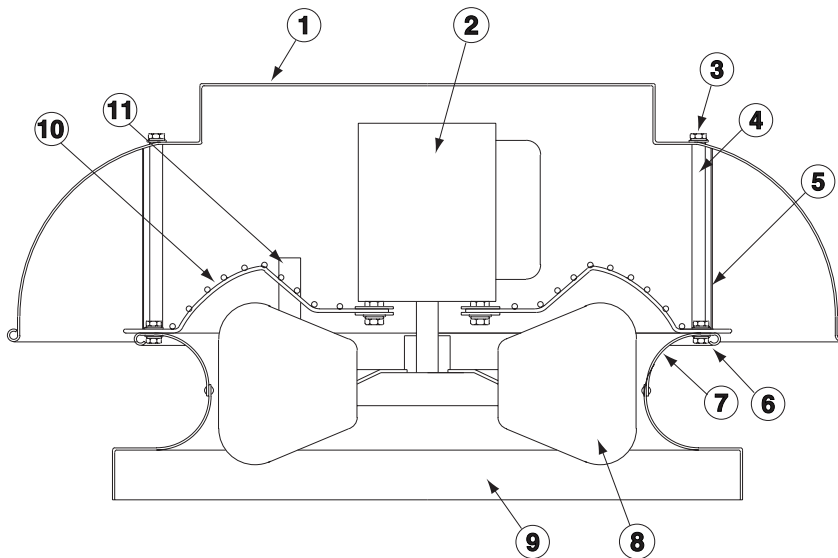

## REBE Parts Breakdown

# COOK

Part No.	Description
1	Top Cap
2	Motor
3	5/16" Bolt (4)
4	Support Post (4)
5	Birdscreen (Optional)
6	5/16" Bolt (4)
7	Venturi
8	Stamped Steel Propeller
9	Base
10	Wireguard
11	Conduit